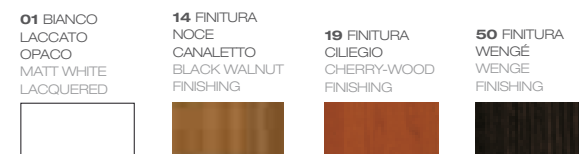

Art. 6256 50 V1
Tavolino rettangolare finitura wengè piano in vetro temperato verniciato bianco acquamarina
Rectangular coffee table wenge finishing. Aquamarine white painted tempered glass top.
cm L.120 P.70 H.30